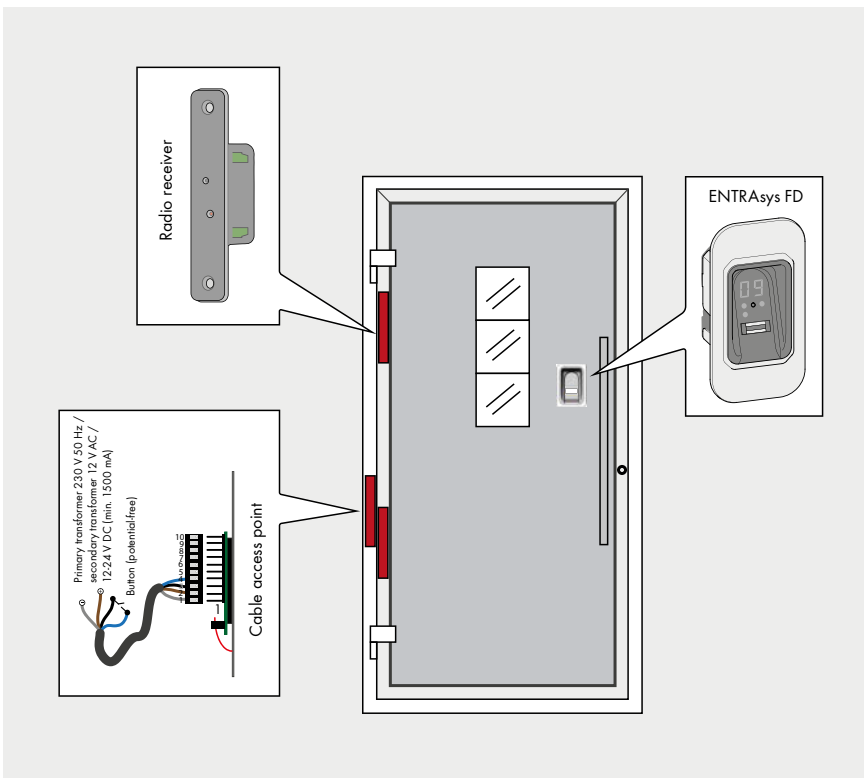

ENTRAsys FD (Development Kit)

5059V000

incl. core module with scanner unit, faceplate in brushed stainless steel, universal radio receiver for door profiles

Cable kit for house doors

5090V000

(please specify the lock type when ordering)

VIDEO

<http://som4.me/vid-p>

INSTRUCTIONS

<http://som4.me/man-f>

1) depending on the complexity of the fingerprints. 2) environment-dependent.

Last updated: 03/2015. Literal errors, errors and technical changes excepted.

SOMMER ANTRIEBS- UND FUNKTECHNIK GMBH | HANS-BÖCKLER-STR. 21-27 | D-73230 KIRCHHEIM/TECK
PHONE +49 (0)7021/8001-0 | FAX +49 (0)7021/8001-100 | INFO@SOMMER.EU | WWW.SOMMER.EU

SOMMERGMBH

SOMMER_GMBH